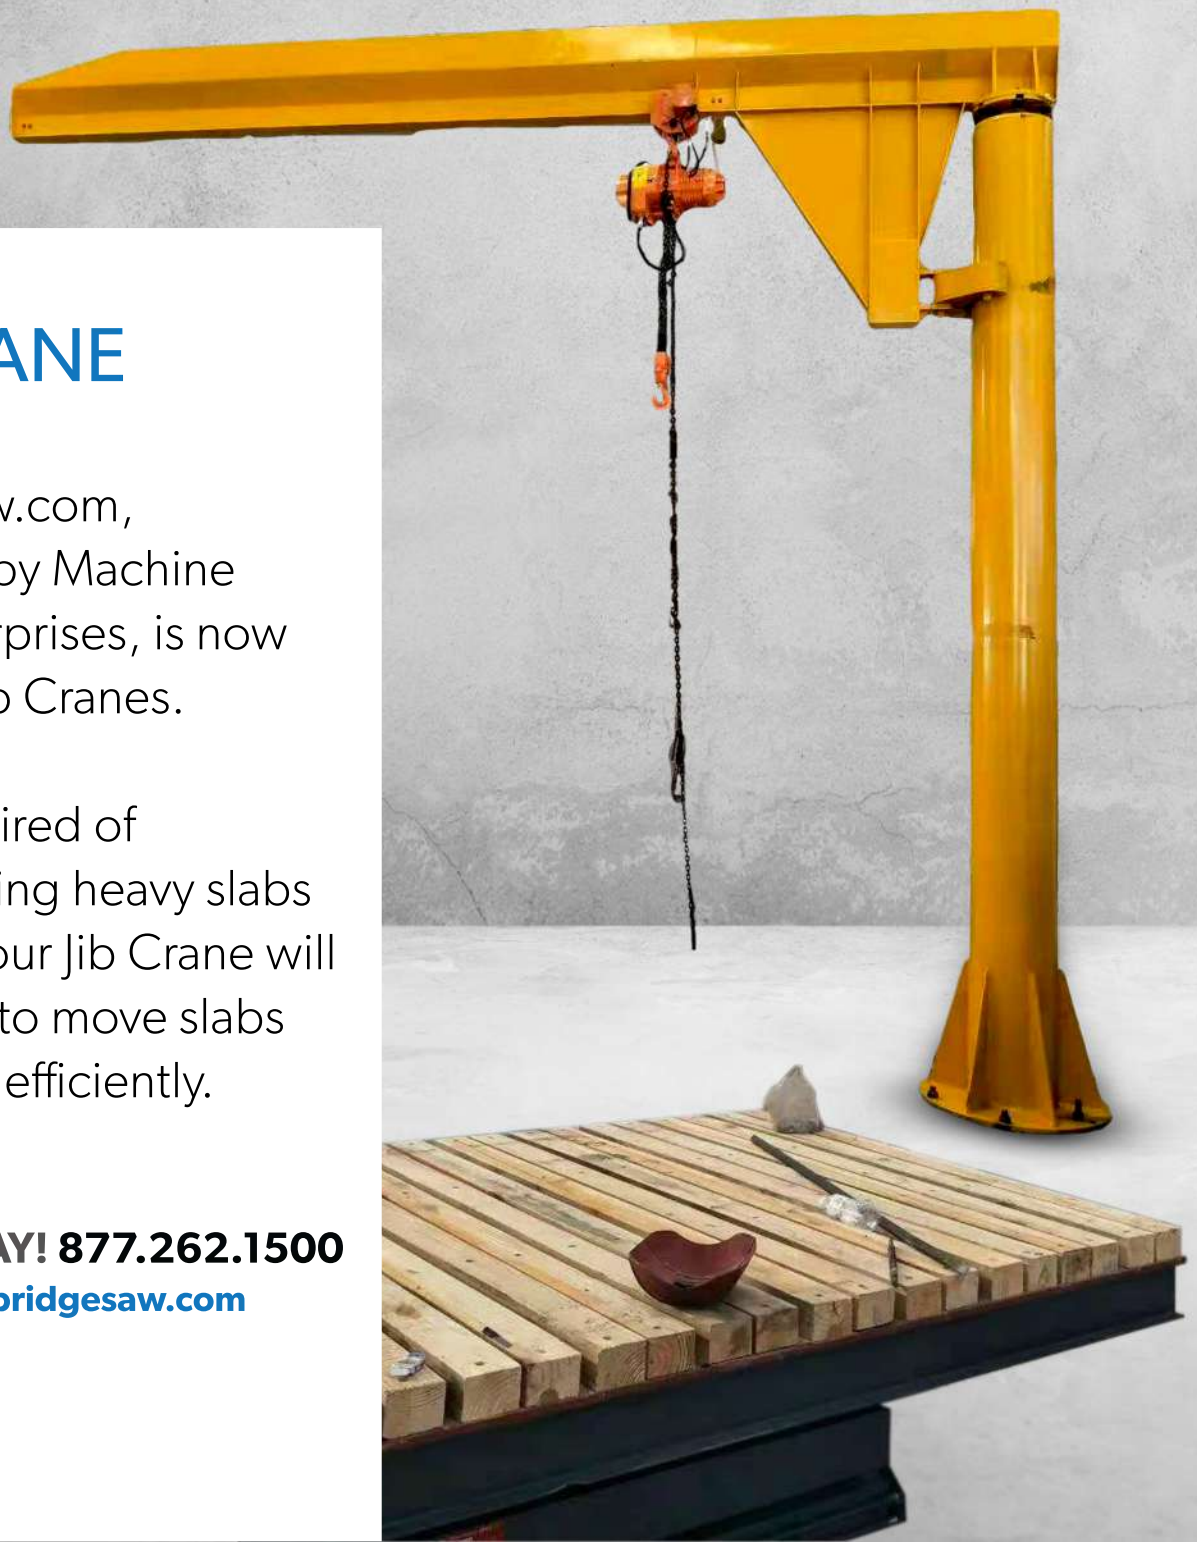

BRIDGESAW
.com

Powered by Machine Tech Enterprises

JIB CRANE

BridgeSaw.com,
powered by Machine
Tech Enterprises, is now
offering Jib Cranes.

If you are tired of
maneuvering heavy slabs
by hand, our Jib Crane will
allow you to move slabs
safely and efficiently.

CALL TODAY! 877.262.1500
www.bridgesaw.com

BRIDGESAW
.com

Powered by Machine Tech Enterprises

FEATURES:

- ▶ Single arm hanging 1T (electric rotation)
- ▶ 185" x 24" x 173"
- ▶ 220V, 60HZ, 3Phase
- ▶ Motorized arm movement

SPECIFICATIONS:

Capacity	1 Ton
Arm length	185"
Height	173"
Width	24"
Crane weight	1543 lbs
Lifting motor	1.5 KW
Walking motor	0.2 KW
Rotation motor	0.4 KW

CALL TODAY! 877.262.1500

www.bridgesaw.com